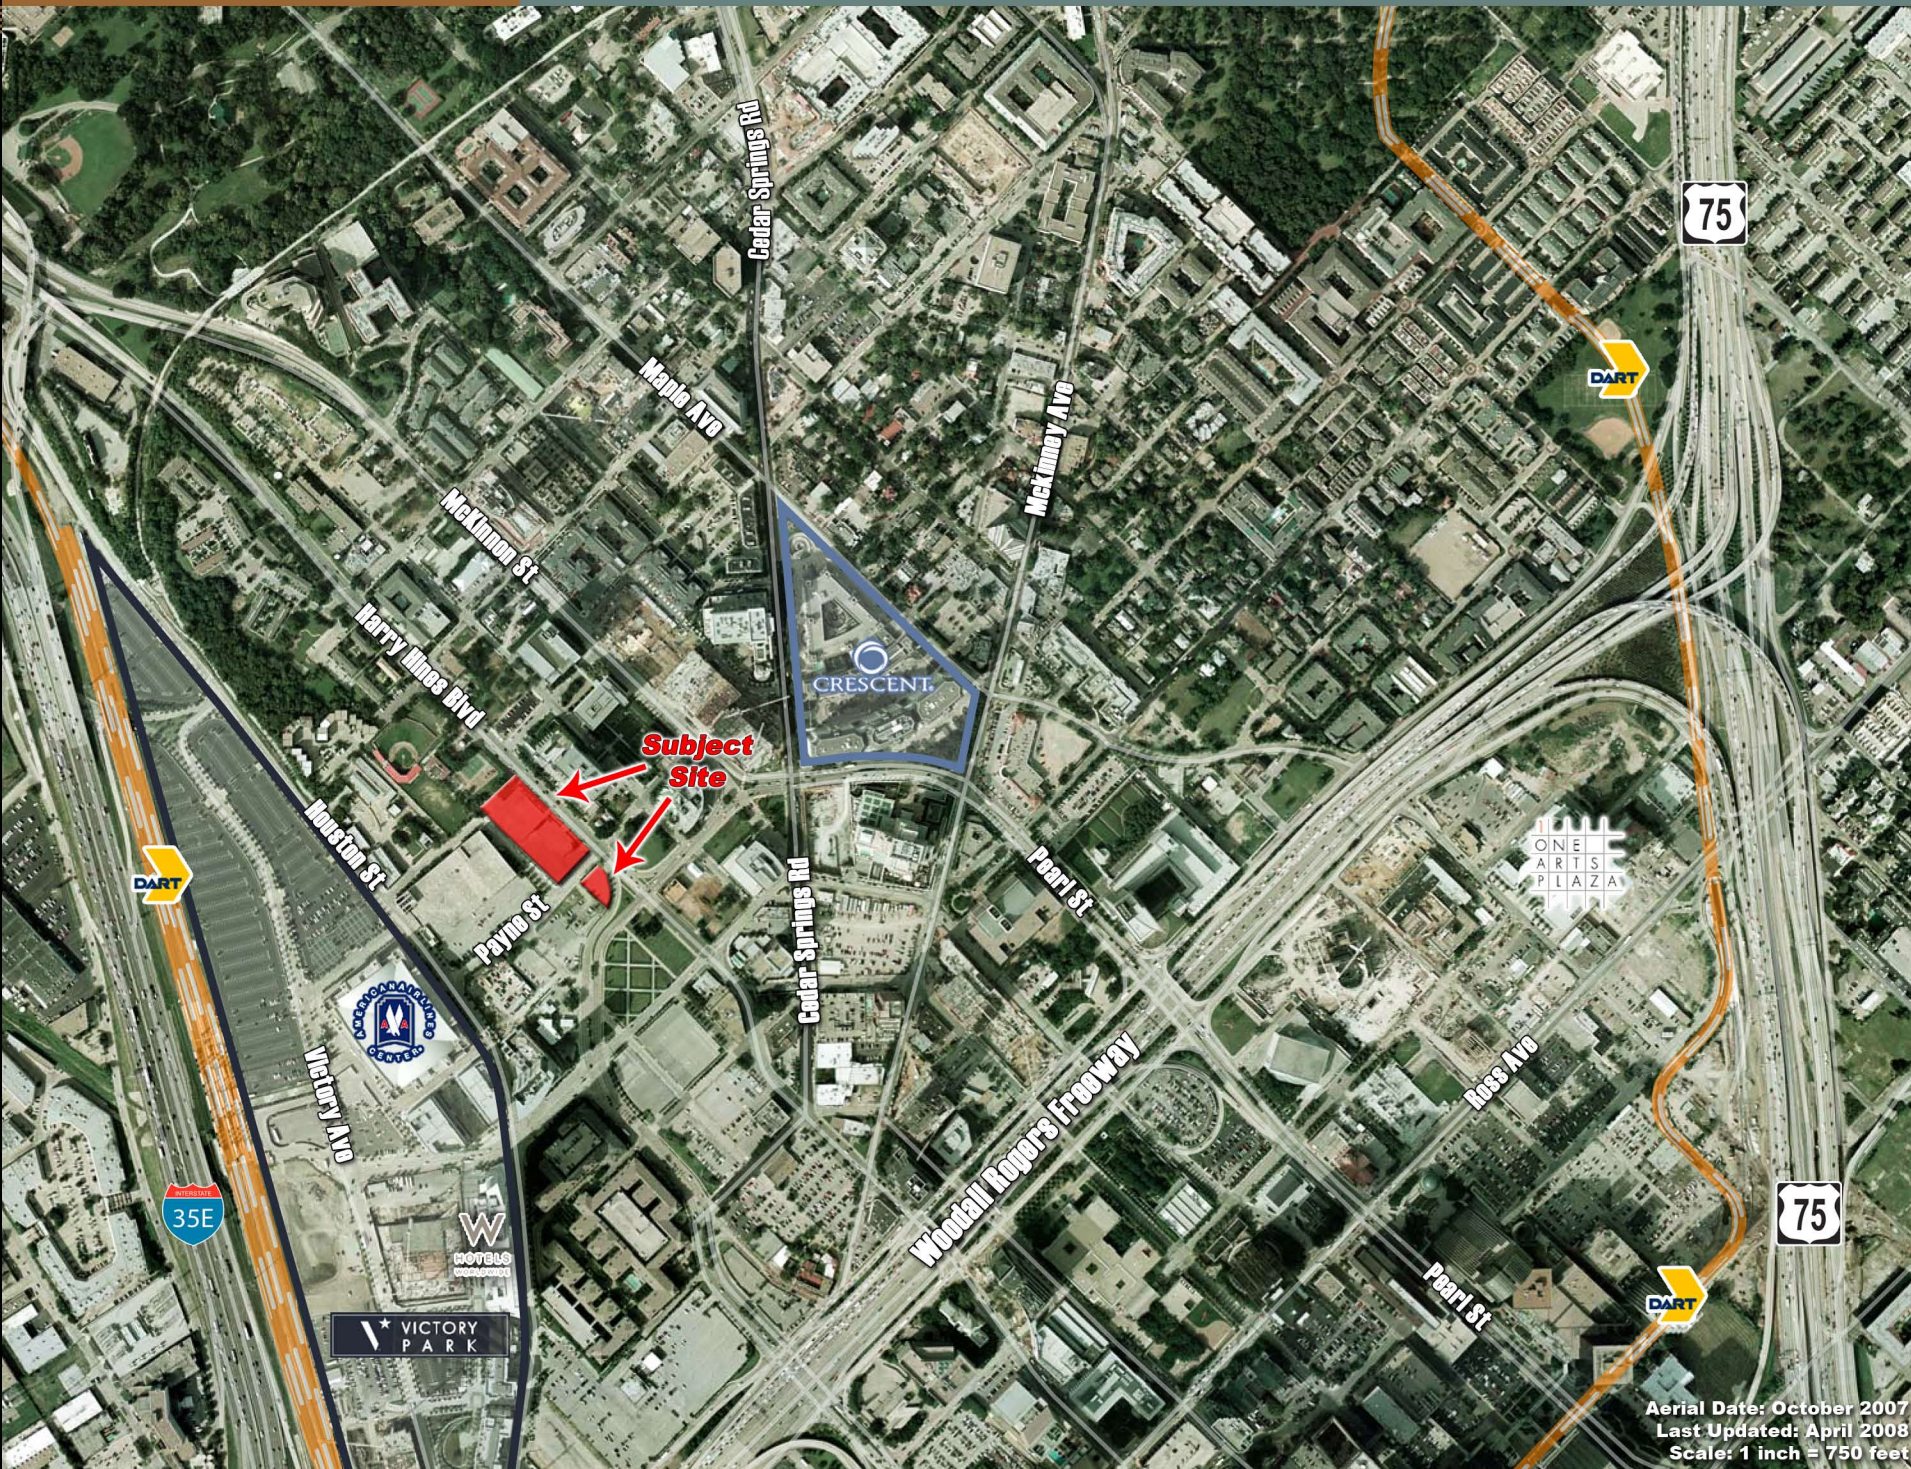

GREENWAY INVESTMENT COMPANY

2808 Fairmount, Ste. 100
Dallas, Texas 75201
Phone: 214-880-9009
Fax: 214-880-0188
www.greenwayinvestment.com

Harry Hines Blvd & Payne St Dallas, Texas

Aerial Date: October 2007
Last Updated: April 2008
Scale: 1 inch = 750 feet